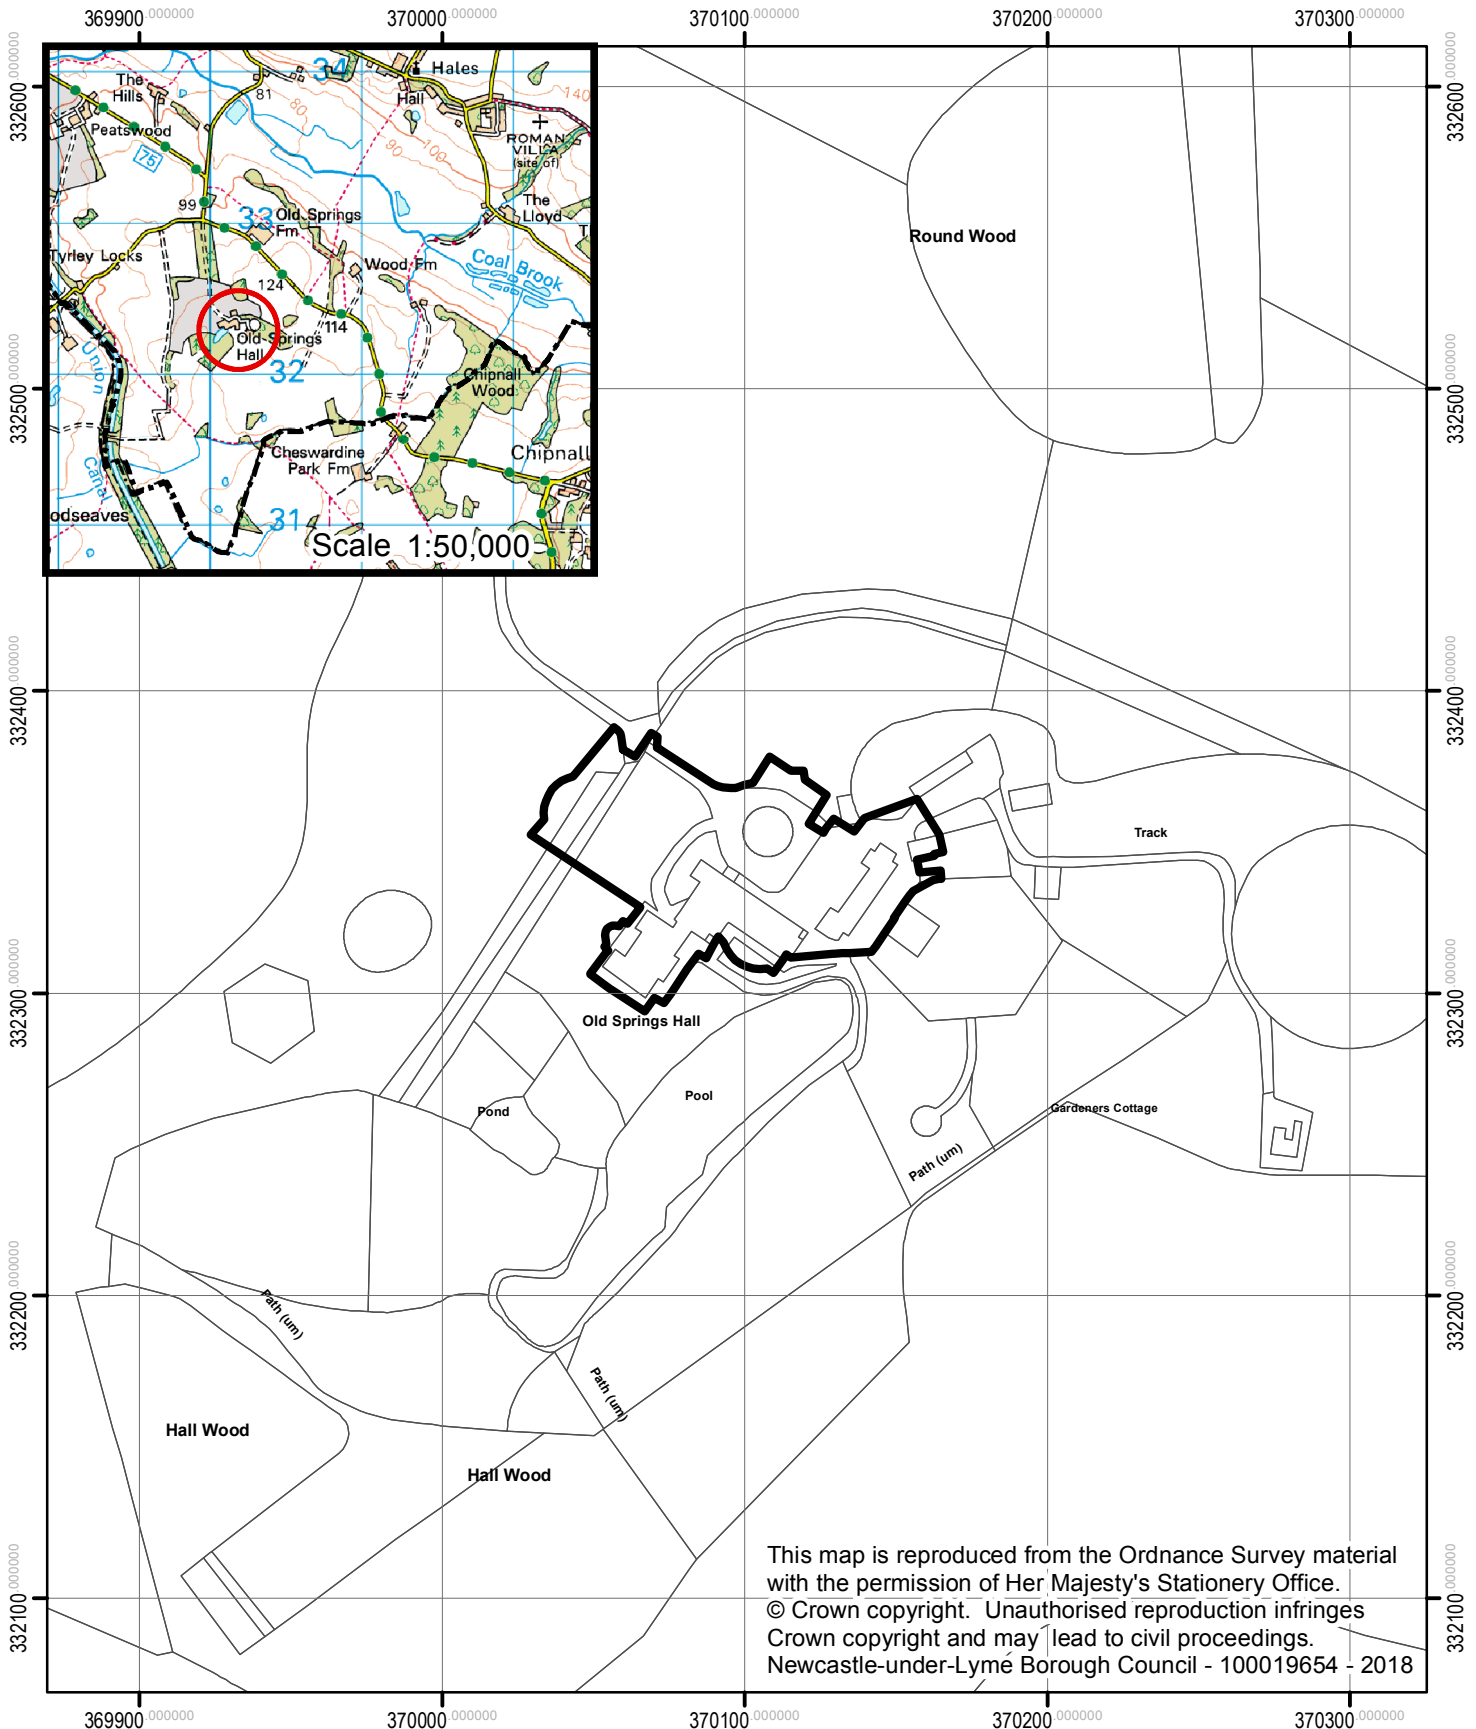

Old Springs Hall, Old Springs, Market Drayton.

This map is reproduced from the Ordnance Survey material with the permission of Her Majesty's Stationery Office. © Crown copyright. Unauthorised reproduction infringes Crown copyright and may lead to civil proceedings. Newcastle-under-Lyme Borough Council - 100019654 - 2018